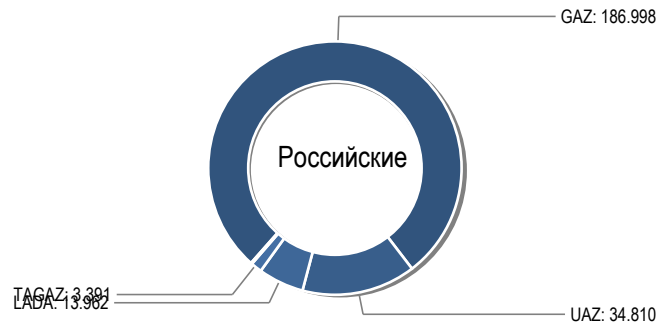

Южный федеральный округ

основная информация региона

Сравнения парка за 31.12.2022/30.06.2022

	31.12.2022		30.06.2022		Изменение	
	шт.	%	шт.	%	шт.	%
Российские	0	0	0	0	0	0
Иномарки	0	0	0	0	0	0
Всего	0	0	0	0	0	0

Изменения парка за 31.12.2022/30.06.2022

Возрастная структура парка