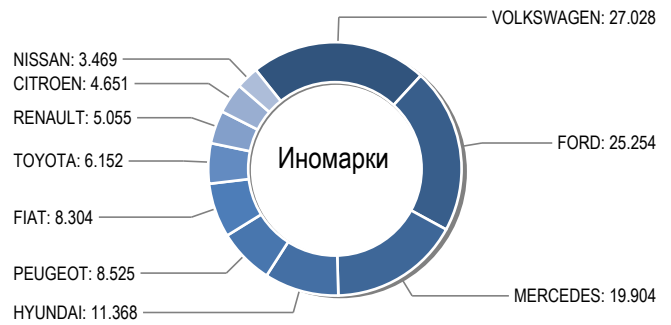

Южный федеральный округ

основная информация региона

Сравнения парка за 31.12.2022/30.06.2022

	31.12.2022		30.06.2022		Изменение	
	шт.	%	шт.	%	шт.	%
Российские	0	0	0	0	0	0
Иномарки	0	0	0	0	0	0
Всего	0	0	0	0	0	0

Изменения парка за 31.12.2022/30.06.2022

Возрастная структура парка