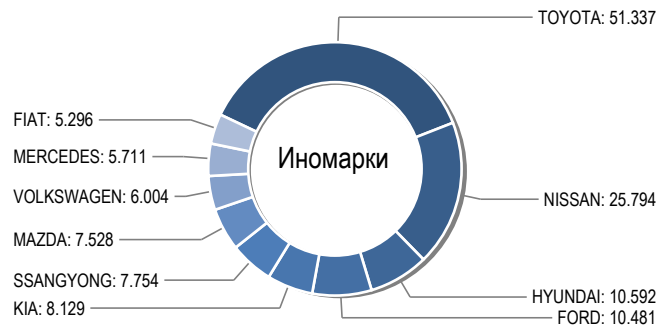

Сибирский федеральный округ

основная информация региона

Сравнения парка за 31.12.2022/30.06.2022

	31.12.2022		30.06.2022		Изменение	
	шт.	%	шт.	%	шт.	%
Российские	0	0	0	0	0	0
Иномарки	0	0	0	0	0	0
Всего	0	0	0	0	0	0

Изменения парка за 31.12.2022/30.06.2022

Возрастная структура парка