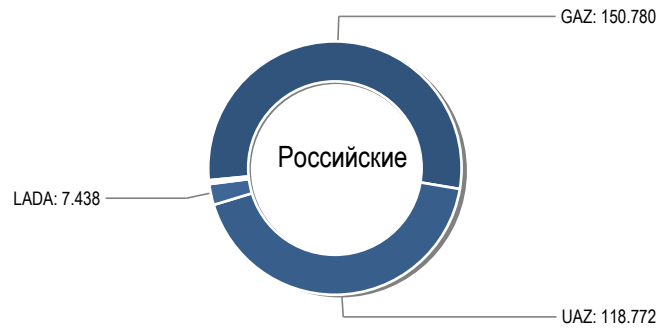

Сибирский федеральный округ

основная информация региона

Сравнения парка за 31.12.2022/30.06.2022

	31.12.2022		30.06.2022		Изменение	
	шт.	%	шт.	%	шт.	%
Российские	0	0	0	0	0	0
Иномарки	0	0	0	0	0	0
Всего	0	0	0	0	0	0

Изменения парка за 31.12.2022/30.06.2022

Возрастная структура парка