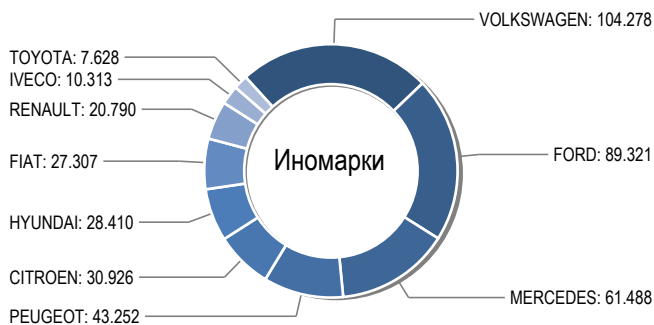

Центральный федеральный округ

основная информация региона

Сравнения парка за 31.12.2022/30.06.2022

	31.12.2022		30.06.2022		Изменение	
	шт.	%	шт.	%	шт.	%
Российские	0	0	0	0	0	0
Иномарки	0	0	0	0	0	0
Всего	0	0	0	0	0	0

Изменения парка за 31.12.2022/30.06.2022

Возрастная структура парка