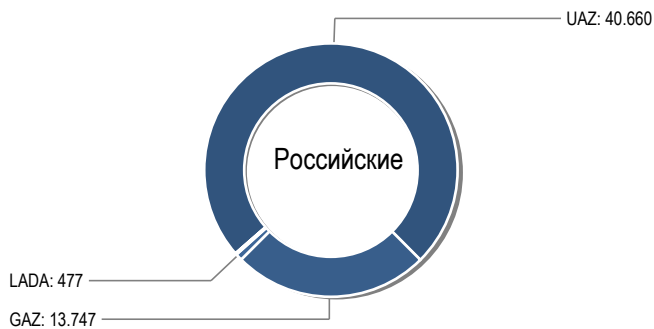

Дальневосточный федеральный округ

основная информация региона

Сравнения парка за 31.12.2022/30.06.2022

	31.12.2022		30.06.2022		Изменение	
	шт.	%	шт.	%	шт.	%
Российские	0	0	0	0	0	0
Иномарки	0	0	0	0	0	0
Всего	0	0	0	0	0	0

Изменения парка за 31.12.2022/30.06.2022

Возрастная структура парка