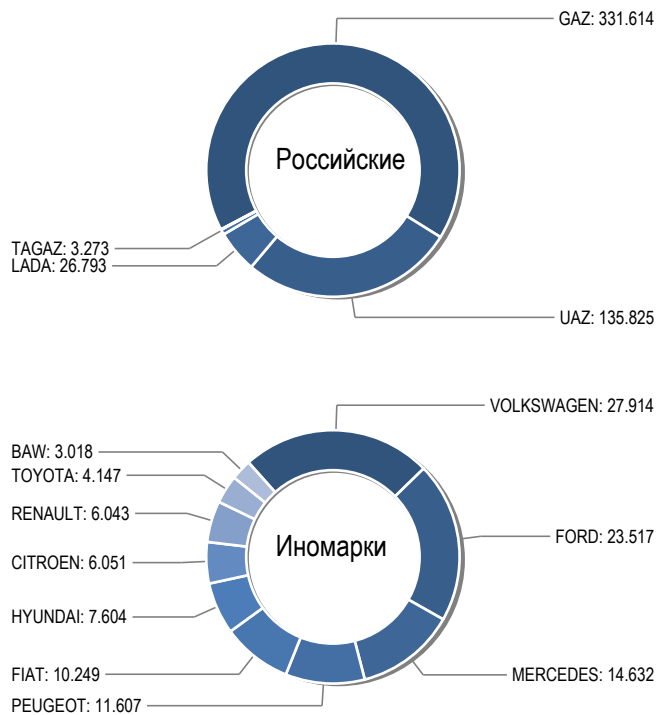

Сравнения парка за 31.12.2022/30.06.2022

	31.12.2022		30.06.2022		Изменение	
	шт.	%	шт.	%	шт.	%
Российские	0	0	0	0	0	0
Иномарки	0	0	0	0	0	0
Всего	0	0	0	0	0	0